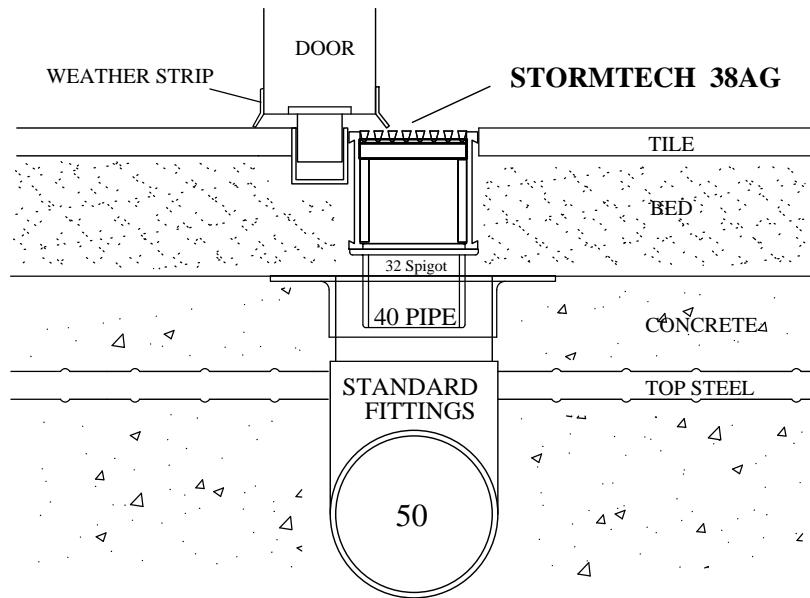

STORMTECH Pty Ltd

Architectural grates & drains

www.stormtech.com.au

38AG THRESHOLD

Provide access to drain pipes for cleaning.

Suggested designs only.
Stormtech only supply the PVC drains.

(Patent 733361)

NOTE, all information remains the intellectual property of Stormtech Pty Ltd. This information is for reference only, no liability is accepted for any use of this information.