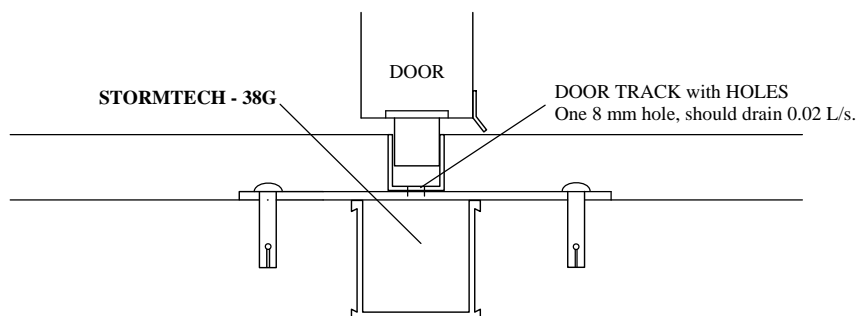

STORMTECH Pty Ltd

Architectural grates & drains

www.stormtech.com.au

38AG THRESHOLD

Provide access to drain pipes for cleaning.

Suggested designs only.
Stormtech only supply the PVC drains.

(Patent 733361)

NOTE, all information remains the intellectual property of Stormtech Pty Ltd. This information is for reference only, no liability is accepted for any use of this information.