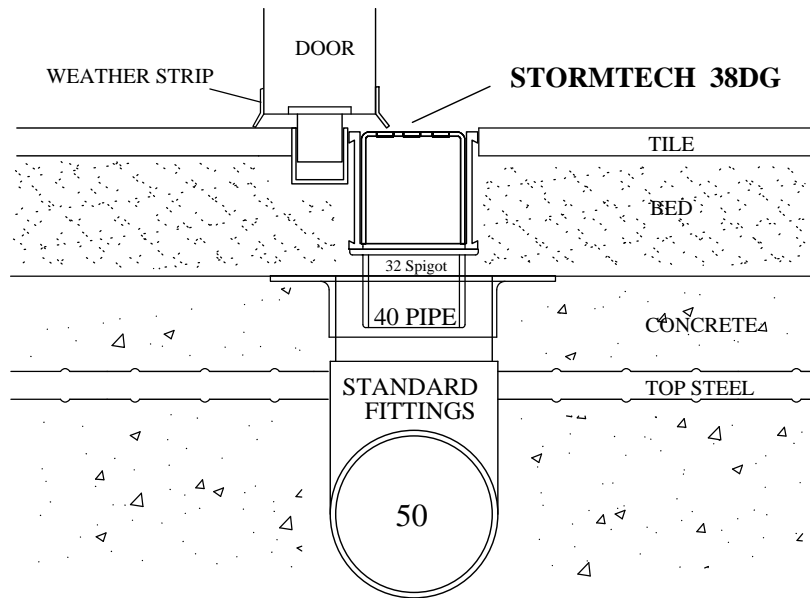

### 38DG THRESHOLD

**Provide access to drain pipes for cleaning.**

Suggested designs only.  
Stormtech only supply the PVC drains.

( Patent 733361 )

NOTE, all information remains the intellectual property of Stormtech Pty Ltd. This information is for reference only, no liability is accepted for any use of this information.