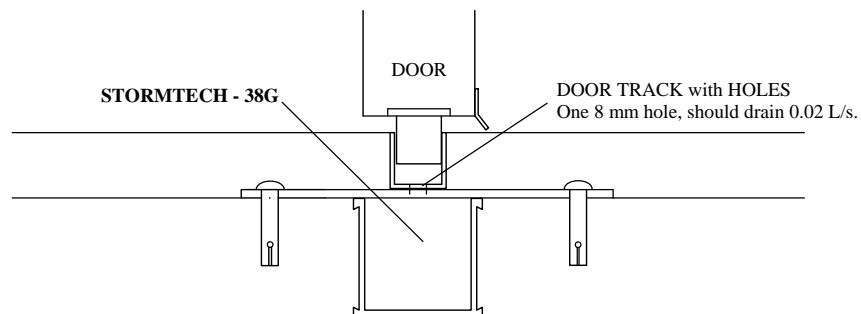

### 38DG THRESHOLD

**Provide access to drain pipes for cleaning.**

Suggested designs only.  
Stormtech only supply the PVC drains.

( Patent 733361 )

NOTE, all information remains the intellectual property of Stormtech Pty Ltd. This information is for reference only, no liability is accepted for any use of this information.