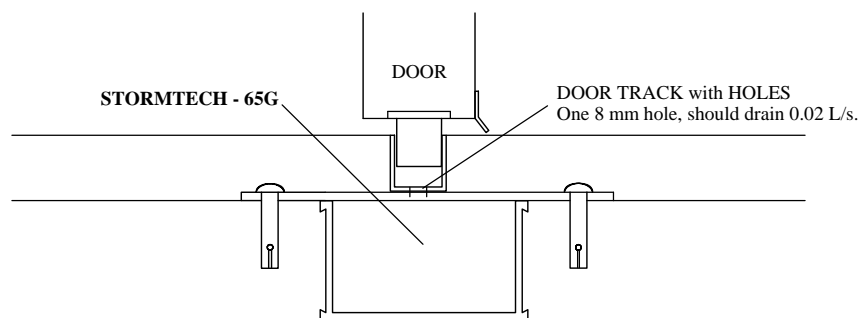

STORMTECH Pty Ltd

Architectural grates & drains

www.stormtech.com.au

THRESHOLD

Provide access to drain pipes for cleaning.

Suggested designs only.
Stormtech only supply the PVC drains.

(Patent 733361)

NOTE, all information remains the intellectual property of Stormtech Pty Ltd. This information is for reference only, no liability is accepted for any use of this information.