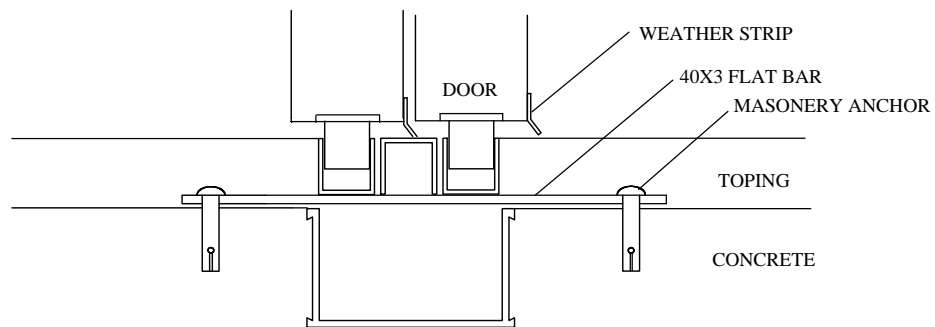

STORMTECH Pty Ltd

Architectural grates & drains

www.stormtech.com.au

THRESHOLD

Provide access to drain pipes for cleaning.

Suggested designs only.
Stormtech only supply the PVC drains.

(Patent 733361)

NOTE, all information remains the intellectual property of Stormtech Pty Ltd. This information is for reference only, no liability is accepted for any use of this information.