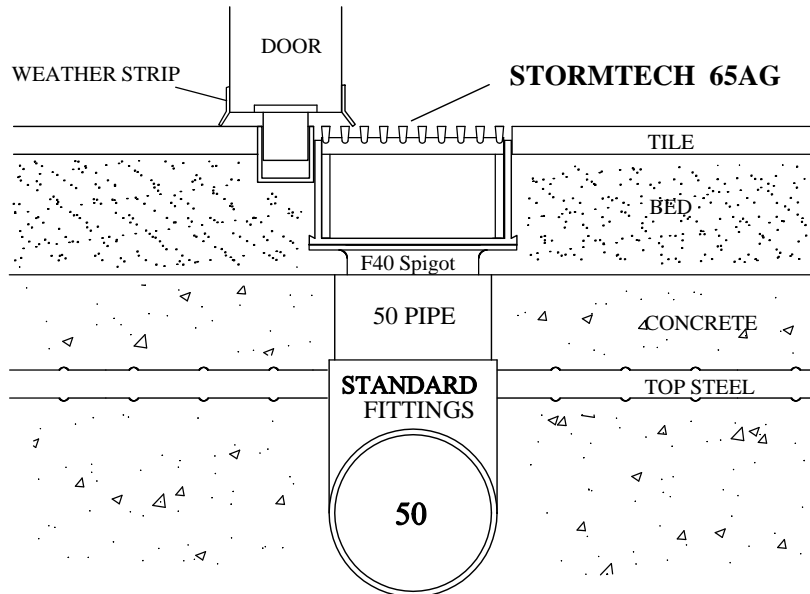

STORMTECH Pty Ltd

Architectural grates & drains

www.stormtech.com.au

THRESHOLD

Provide access to drain pipes for cleaning.

Suggested designs only.
Stormtech only supply the PVC drains.

(Patent 733361)

NOTE, all information remains the intellectual property of Stormtech Pty Ltd. This information is for reference only, no liability is accepted for any use of this information.