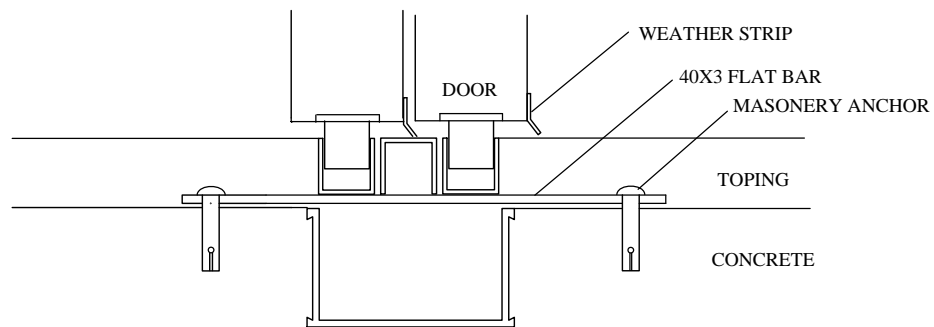

STORMTECH Pty Ltd

Architectural grates & drains

www.stormtech.com.au

THRESHOLD

Provide access to drain pipes for cleaning.

Suggested designs only.
Stormtech only supply the PVC drains.

(Patent 733361)

NOTE, all information remains the intellectual property of Stormtech Pty Ltd. This information is for reference only, no liability is accepted for any use of this information.