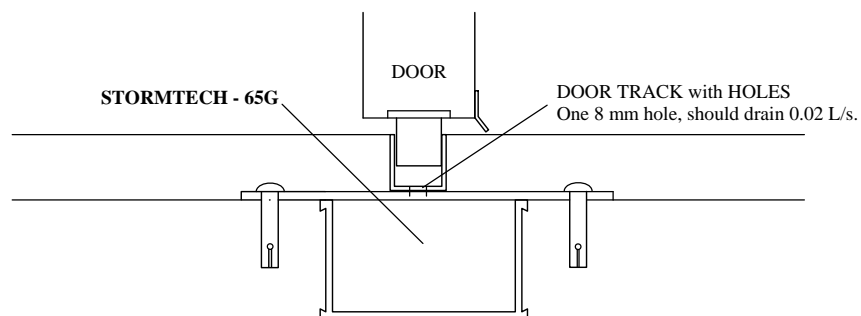

STORMTECH Pty Ltd

Architectural grates & drains

www.stormtech.com.au

THRESHOLD

Provide access to drain pipes for cleaning.

Suggested designs only.
Stormtech only supply the PVC drains.

(Patent 733361)

NOTE, all information remains the intellectual property of Stormtech Pty Ltd. This information is for reference only, no liability is accepted for any use of this information.