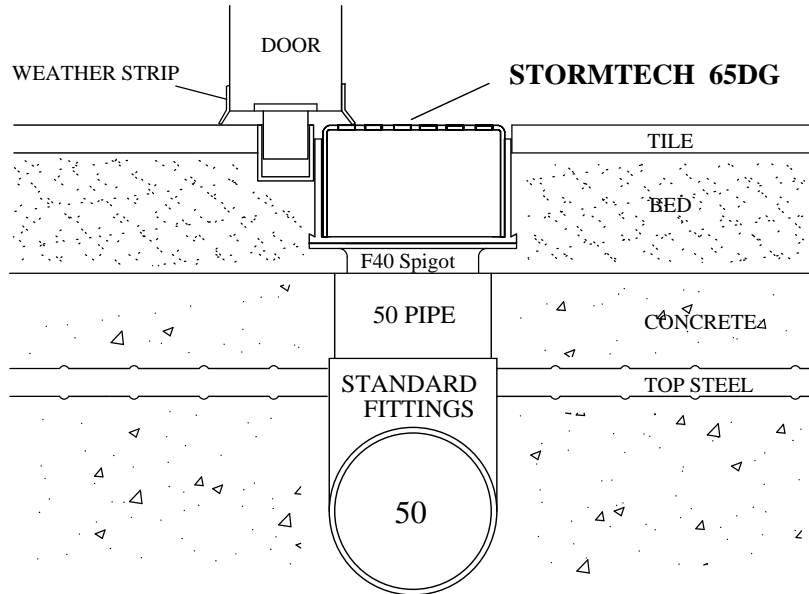

STORMTECH Pty Ltd

Architectural grates & drains

www.stormtech.com.au

THRESHOLD

Provide access to drain pipes for cleaning.

Suggested designs only.
Stormtech only supply the PVC drains.

(Patent 733361)

NOTE, all information remains the intellectual property of Stormtech Pty Ltd. This information is for reference only, no liability is accepted for any use of this information.