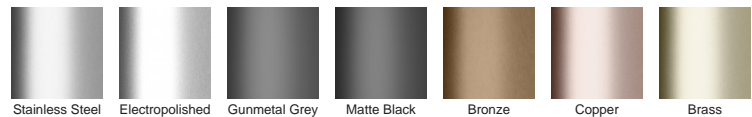

Please note that our TR grates have a non finished finish.

Please be aware that depending on the installation environment, for a pool installation or close to a surf beach, you may need to have your stainless steel grates electropolished.

**Code** 100TRi20MTL

**Range** 100

**Grate Style** TR

**Category** Made-to-Length

**Channel Material** Stainless Steel

**Steel Grade** 316

### STORMTECH COLOUR FINISHES

Electroplate finishes subject to natural variation with time and local environment. Factors such as pools/surf beaches may require electropolishing. Contact us for suitability.