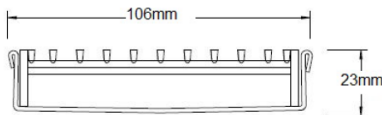

Grates longer than 1500mm supplied in sections. Tile Inserts longer than 1200mm supplied in sections. Channels over 3000mm supplied in sections with joiner. +/-2mm tolerance on dimensions.

PRODUCT APPLICATIONS

Bathroom Drainage	Hospitality Drainage
Aged / Health Care Drainage	Paved Area Drainage
Balcony Drainage	Shower Drainage
Commercial Drainage	Multi-Residential Drainage
Courtyard / Patio Drainage	Special Needs Drainage
Pool and Spa Area Drainage	Threshold Drainage

Copyright © Stormtech Pty Ltd. Patent 733361. Drawings not to scale, please use dimensions shown. Downloaded 13/04/2024 (please check for updates)

Visit stormtech.com.au
for tools + inspiration.

Phone **1300 653 403**

Email info@stormtech.com.au