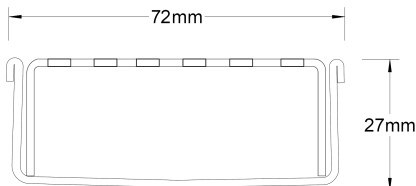

Stormtech Modular Kits are supplied with grate and oversized channel to be cut down on site. One piece channel comes with pre punched spigot with outlet extender (kits up to 2000mm long). Oversized channel enables choice of outlet positions: centre, end or wherever preferred. Kits over 2000mm long and kits requiring multiple outlets are supplied with outlet on joiner plate. All kits are supplied with 2x clip-on end caps.

**Refer to AS3500 for outlet pipe sizes specific to your installation. (Grate/Channel Lengths Provided) 900mm/...**

**Code** 65PSi25

**Range** 65

**Grate Style** PS

**Category** Modular Kits

**Channel Material** Stainless Steel

**Steel Grade** 316

Grates longer than 1500mm supplied in sections. Tile Inserts longer than 1200mm supplied in sections. Channels over 3000mm supplied in sections with joiner. +/-2mm tolerance on dimensions.

### SPECIFICATIONS + DIMENSIONS

<b>Channel Width</b>	72mm
<b>Channel Depth</b>	27mm
<b>Length(s)</b>	900mm 1000mm 1200mm 1500mm 1800mm 1900mm 2000mm
<b>Outlet Size</b>	DN50