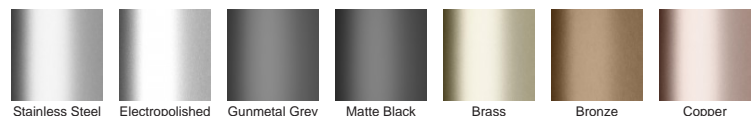

STORMTECH COLOUR FINISHES

Electroplate finishes subject to natural variation with time and local environment. Factors such as pools/surf beaches may require electropolishing. Contact us for suitability.

PRODUCT APPLICATIONS

Bathroom Drainage	Hospitality Drainage
Aged / Health Care Drainage	Paved Area Drainage
Balcony Drainage	Shower Drainage
Commercial Drainage	Multi-Residential Drainage
Courtyard / Patio Drainage	Special Needs Drainage
Pool and Spa Area Drainage	Threshold Drainage

Copyright © Stormtech Pty Ltd. Patent 733361. Drawings not to scale, please use dimensions shown.
Downloaded 22/04/2024 (please check for updates)

Visit stormtech.com.au
for tools + inspiration.

Phone **1300 653 403**

Email info@stormtech.com.au