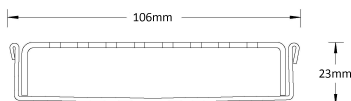

Stormtech Modular Kits are supplied with grate and oversized channel to be cut down on site. One piece channel comes with pre punched spigot with outlet extender (kits up to 2000mm long). Oversized channel enables choice of outlet positions: centre, end or wherever preferred. Kits over 2000mm long and kits requiring multiple outlets are supplied with outlet on joiner plate. All kits are supplied with 2x clip-on end caps.

Code 100PSi20

Range 100

Grate Style PS

Category Modular Kits

Channel Material Stainless Steel

Steel Grade 316

(Grate/Channel Lengths Provided) 900mm/1500mm, 1000mm/1500mm, 1200mm/1800mm, 1500mm/2400mm, 1800mm/3000mm, 2000mm/3000mm

SPECIFICATIONS + DIMENSIONS

Channel Width	106mm
Channel Depth	23mm
Length(s)	1000mm 1200mm 1500mm 1800mm 1900mm 2000mm
Outlet Size	DN50, DN80, DN100

STORMTECH COLOUR FINISHES

Electroplate finishes subject to natural variation with time and local environment. Factors such as pools/surf beaches may require electropolishing. Contact us for suitability.

Grates longer than 1500mm supplied in sections. Tile Inserts longer than 1200mm supplied in sections. Channels over 3000mm supplied in sections with joiner. +/-2mm tolerance on dimensions.

PRODUCT APPLICATIONS