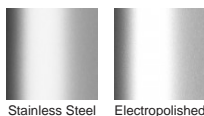

Code 100PSi20

Range 100

Grate Style PS

Category Modular Kits

Channel Material Stainless Steel

Steel Grade 316

(Grate/Channel Lengths Provided) 900mm/1500mm, 1000mm/1500mm, 1200mm/1800mm, 1500mm/2400mm, 1800mm/3000mm, 2000mm/3000mm

SPECIFICATIONS + DIMENSIONS

Channel Width	106mm
Channel Depth	23mm
Length(s)	1000mm 1200mm 1500mm 1800mm 1900mm 2000mm
Outlet Size	DN50, DN80, DN100

STORMTECH COLOUR FINISHES

Electroplate finishes subject to natural variation with time and local environment. Factors such as pools/surf beaches may require electropolishing. Contact us for suitability.