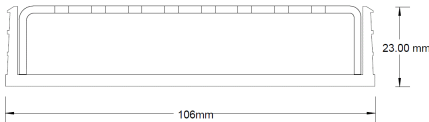

**Code** 100PSG20

**Range** 100

**Grate Style** PS

**Category** Modular Kits

**Channel Material** uPVC

**Steel Grade** 316

Grates longer than 1500mm supplied in sections. Tile Inserts longer than 1200mm supplied in sections. Channels over 3000mm supplied in sections with joiner. +/-2mm tolerance on dimensions.

### SPECIFICATIONS + DIMENSIONS

<b>Channel Width</b>	106mm
<b>Channel Depth</b>	23mm
<b>Length(s)</b>	900mm 1000mm 1200mm 1500mm 1800mm 1900mm 2000mm 2100mm 2200mm 2400mm 2500mm 2700mm 3000mm
<b>Outlet Size</b>	DN80, DN100