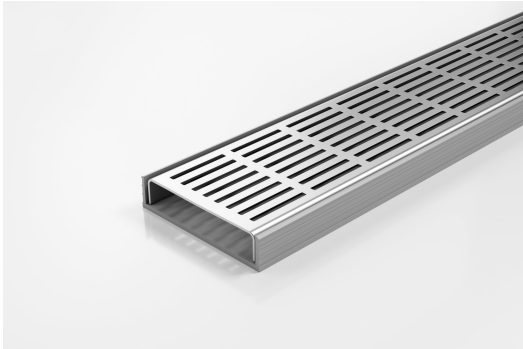

## Linear Drain

### 100mm Wide Slot Perforated Stainless Steel Grate with uPVC Channel.

The 100PSG20 slot perforated grate is manufactured from 316 marine grade stainless steel combined with a UPVC drainage channel and offers an affordable option to use the Slimline system.

Kits longer than 3000mm available on request.

Please be aware that depending on the installation environment, for a pool installation or close to a surf beach, you may need to have your stainless steel grates electropolished.