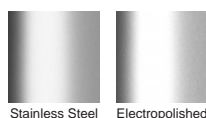

**Code** 65ARi40

**Range** 65

**Grate Style** AR

**Category** Modular Kits

**Channel Material** Stainless Steel

**Steel Grade** 316

Stormtech Modular Kits are supplied with grate and oversized channel to be cut down on site. One piece channel comes with pre punched spigot with outlet extender (kits up to 2000mm long). Oversized channel enables choice of outlet positions: centre, end or wherever preferred. Kits over 2000mm long and kits requiring multiple outlets are supplied with outlet on...

### STORMTECH COLOUR FINISHES

Electroplate finishes subject to natural variation with time and local environment. Factors such as pools/surf beaches may require electropolishing. Contact us for suitability.