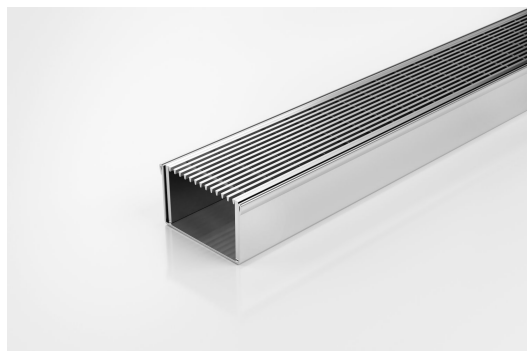

## Linear Drain

The 65ARi40 is the original premium architectural grate featuring a 2mm wire/2.5mm gap.

The 65ARi40 is a modular drainage kit with stainless steel grate(s), stainless steel drainage channel and fittings. It is size adjustable and will be assembled at the time of installation. All components are manufactured from 316 marine grade stainless steel. Lengths over 3000mm available on request. Please be aware that depending on the installation environment, for a pool installation or close to a surf beach, you may need to have your stainless steel grates electropolished.

**Code** 65ARi40

**Range** 65

**Grate Style** AR

**Category** Modular Kits

**Channel Material** Stainless Steel

**Steel Grade** 316

Stormtech Modular Kits are supplied with grate and oversized channel to be cut down on site. One piece channel comes with pre punched spigot with outlet extender (kits up to 2000mm long). Oversized channel enables choice of outlet positions: centre, end or wherever preferred. Kits over 2000mm long and kits requiring multiple outlets are supplied with outlet on...