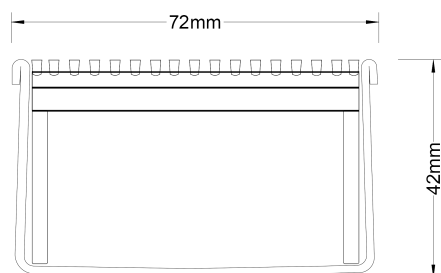

**Code** 65ARi40

**Range** 65

**Grate Style** AR

**Category** Modular Kits

**Channel Material** Stainless Steel

**Steel Grade** 316

Stormtech Modular Kits are supplied with grate and oversized channel to be cut down on site. One piece channel comes with pre punched spigot with outlet extender (kits up to 2000mm long). Oversized channel enables choice of outlet positions: centre, end or wherever preferred. Kits over 2000mm long and kits requiring multiple outlets are supplied with outlet on...

### SPECIFICATIONS + DIMENSIONS

<b>Channel Width</b>	72mm
<b>Channel Depth</b>	42mm
<b>Length(s)</b>	900mm 1000mm 1200mm 1500mm 1800mm 1900mm 2000mm
<b>Outlet Size</b>	DN50

Grates longer than 1500mm supplied in sections. Tile Inserts longer than 1200mm supplied in sections. Channels over 3000mm supplied in sections with joiner. +/-2mm tolerance on dimensions.