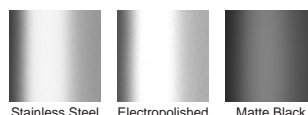

STORMTECH COLOUR FINISHES

Electroplate finishes subject to natural variation with time and local environment. Factors such as pools/surf beaches may require electropolishing. Contact us for suitability.

PRODUCT APPLICATIONS

Bathroom Drainage	Hospitality Drainage
Aged / Health Care Drainage	Paved Area Drainage
Balcony Drainage	Shower Drainage
Commercial Drainage	Multi-Residential Drainage
Courtyard / Patio Drainage	Special Needs Drainage
Pool and Spa Area Drainage	Threshold Drainage

Copyright © Stormtech Pty Ltd. Patent 733361. Drawings not to scale, please use dimensions shown. Downloaded 05/04/2026 (please check for updates)