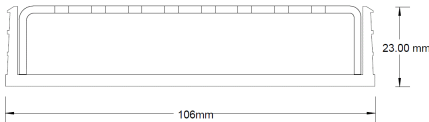

**Code** 100PASG20

**Range** 100

**Grate Style** PAS

**Category** Modular Kits

**Channel Material** uPVC

**Steel Grade** 316

Grates longer than 1500mm supplied in sections. Tile Inserts longer than 1200mm supplied in sections. Channels over 3000mm supplied in sections with joiner. +/-2mm tolerance on dimensions.

### SPECIFICATIONS + DIMENSIONS

<b>Channel Width</b>	106mm
<b>Channel Depth</b>	23mm
<b>Length(s)</b>	900mm 1000mm 1200mm 1500mm 1800mm 1900mm 2000mm 2100mm 2200mm 2400mm 2500mm 2700mm 3000mm
<b>Outlet Size</b>	DN80, DN100