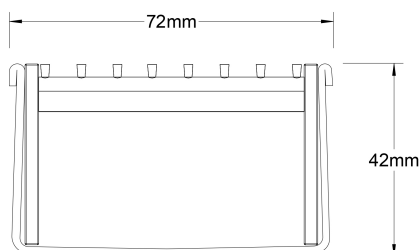

Refer to AS3500 for outlet pipe sizes specific to your installation. (Grate/Channel Lengths Provided) 900mm/1500mm, 1000mm/1500mm, 1200mm/1800mm, 1500mm/2400mm, 1800mm/3000mm, 2000mm/3000mm

**Code** 65TRi40

**Range** 65

**Grate Style** TR

**Category** Modular Kits

**Channel Material** Stainless Steel

**Steel Grade** 316

Grates longer than 1500mm supplied in sections. Tile Inserts longer than 1200mm supplied in sections. Channels over 3000mm supplied in sections with joiner. +/-2mm tolerance on dimensions.

### SPECIFICATIONS + DIMENSIONS

|                      |  |
|----------------------|--|
| <b>Channel Width</b> | 72mm   |
| <b>Channel Depth</b> | 42mm   |
| <b>Length(s)</b>     | 900mm 1000mm 1200mm 1500mm<br>1800mm 1900mm 2000mm |
| <b>Outlet Size</b>   | DN50   |