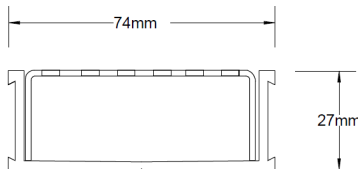

### SPECIFICATIONS + DIMENSIONS

<b>Channel Width</b>	74mm
<b>Channel Depth</b>	27mm
<b>Length(s)</b>	900mm 1000mm 1200mm 1500mm 1800mm 1900mm 2000mm 2100mm 2200mm 2400mm 2500mm 2700mm 3000mm
<b>Outlet Size</b>	DN40, DN50

Grates longer than 1500mm supplied in sections. Tile Inserts longer than 1200mm supplied in sections. Channels over 3000mm supplied in sections with joiner. +/-2mm tolerance on dimensions.