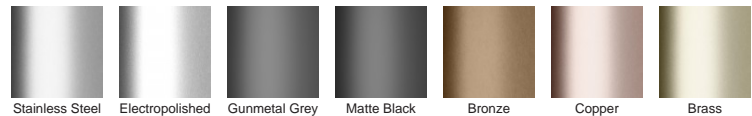

STORMTECH COLOUR FINISHES

Electroplate finishes subject to natural variation with time and local environment. Factors such as pools/surf beaches may require electropolishing. Contact us for suitability.

PRODUCT APPLICATIONS

Bathroom Drainage	Hospitality Drainage
Aged / Health Care Drainage	Paved Area Drainage
Balcony Drainage	Shower Drainage
Commercial Drainage	Multi-Residential Drainage
Courtyard / Patio Drainage	Special Needs Drainage
Pool and Spa Area Drainage	Threshold Drainage

Copyright © Stormtech Pty Ltd. Patent 733361. Drawings not to scale, please use dimensions shown. Downloaded 25/04/2024 (please check for updates)

Visit stormtech.com.au
for tools + inspiration.

Phone **1300 653 403**

Email info@stormtech.com.au