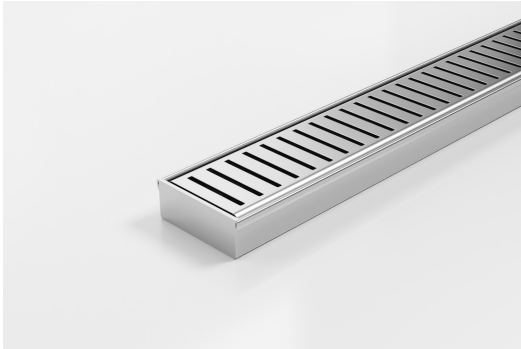

## Linear Drain

The 65PPS is a punched perpendicular slot grate design.

Manufactured from 316 marine grade stainless steel with a centre outlet. Please be aware that depending on the installation environment, for a pool installation or close to a surf beach, you may need to have your stainless steel grates electropolished.