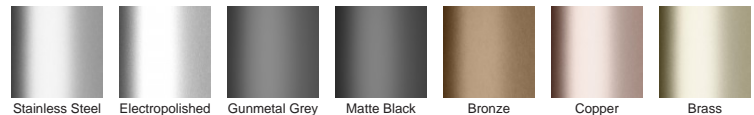

**Code** 100ARiMTLF

**Range** 100

**Grate Style** AR

**Category** Made-to-Length

**Channel Material** Stainless Steel

**Steel Grade** 316

### STORMTECH COLOUR FINISHES

Electroplate finishes subject to natural variation with time and local environment. Factors such as pools/surf beaches may require electropolishing. Contact us for suitability.