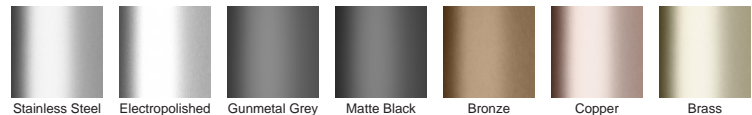

**Code** 100ARiMTLF

**Range** 100

**Grate Style** AR

**Category** Made-to-Length

**Channel Material** Stainless Steel

**Steel Grade** 316

### STORMTECH COLOUR FINISHES

Electroplate finishes subject to natural variation with time and local environment. Factors such as pools/surf beaches may require electropolishing. Contact us for suitability.