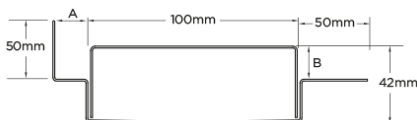

**Code** 100ARiMTLF

**Range** 100

**Grate Style** AR

**Category** Made-to-Length

**Channel Material** Stainless Steel

**Steel Grade** 316

### SPECIFICATIONS + DIMENSIONS

<b>Channel Width</b>	100mm
<b>Channel Depth</b>	42mm
<b>Length(s)</b>	As Required
<b>Outlet Size</b>	DN40, DN50, DN65, DN80, DN100

Grates longer than 1500mm supplied in sections. Tile Inserts longer than 1200mm supplied in sections. Channels over 3000mm supplied in sections with joiner. +/-2mm tolerance on dimensions.