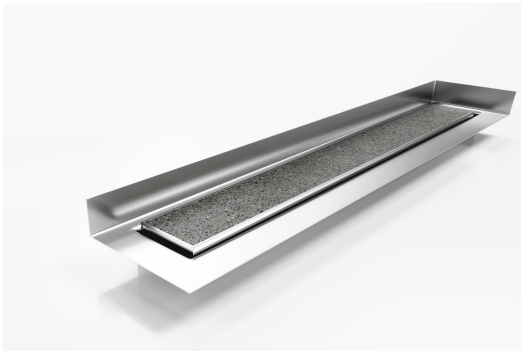

## Linear Drain with Tile Flange

The premium Tile Insert Drain, 100Ti featuring a custom channel with tile flange.

The F Series features a custom made flange for floor and walls combined with a choice of grate or tile insert from Stormtech's superb designer range.

Stormtech's range of architectural grates and drains with tile flanges are designed to solve the complexities of today's building requirements

Custom made to suit your range requirements; including custom built flange ledge to suit your tile depth, outlet size and channel position.