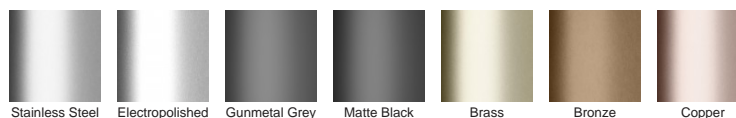

**Refer to AS3500 for outlet pipe sizes specific to your installation.**

**Code** 65ARiMTLF

**Range** 65

**Grate Style** AR

**Category** Made-to-Length

**Channel Material** Stainless Steel

**Steel Grade** 316

### STORMTECH COLOUR FINISHES

Electroplate finishes subject to natural variation with time and local environment. Factors such as pools/surf beaches may require electropolishing. Contact us for suitability.