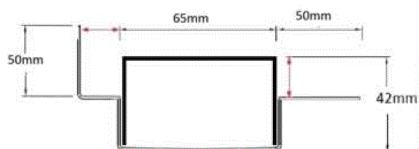

**Refer to AS3500 for outlet pipe sizes specific to your installation.**

**Code** 65ARiMTLF

**Range** 65

**Grate Style** AR

**Category** Made-to-Length

**Channel Material** Stainless Steel

**Steel Grade** 316

### SPECIFICATIONS + DIMENSIONS

<b>Channel Width</b>	65mm
<b>Channel Depth</b>	42mm
<b>Length(s)</b>	As Required
<b>Outlet Size</b>	DN40, DN50, DN65

Grates longer than 1500mm supplied in sections. Tile Inserts longer than 1200mm supplied in sections. Channels over 3000mm supplied in sections with joiner. +/-2mm tolerance on dimensions.