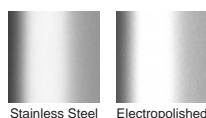

**Steel Grade** 316

Grates longer than 1500mm supplied in sections. Tile Inserts longer than 1200mm supplied in sections. Channels over 3000mm supplied in sections with joiner. +/-2mm tolerance on dimensions.

### STORMTECH COLOUR FINISHES

Electroplate finishes subject to natural variation with time and local environment. Factors such as pools/surf beaches may require electropolishing. Contact us for suitability.