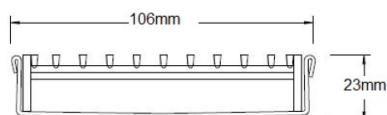

Please note that our TR grates have a non finished finish.

Stormtech Modular Kits are supplied with grate and oversized channel to be cut down on site. One piece channel comes with pre punched spigot with outlet extender (kits up to 2000mm long). Oversized channel enables choice of outlet positions: centre, end or wherever preferred. Kits over 2000mm long and kits requiring multiple outlets are supplied with outlet on joiner plate. All kits are supplied with 2x clip-on end caps.

**(Grate/Channel Lengths Provided) 900mm/1500mm, 1000mm/1500mm, 1200mm/1800mm, 1500mm/2400mm, 1800mm/3000mm, 2000mm/3000mm**

**Code** 100TRi20

**Range** 100

**Grate Style** TR

**Category** Modular Kits

**Channel Material** Stainless Steel

**Steel Grade** 316

Grates longer than 1500mm supplied in sections. Tile Inserts longer than 1200mm supplied in sections. Channels over 3000mm supplied in sections with joiner. +/-2mm tolerance on dimensions.

### SPECIFICATIONS + DIMENSIONS

<b>Channel Width</b>	106mm
<b>Channel Depth</b>	23mm
<b>Length(s)</b>	900mm 1000mm 1200mm 1500mm 1800mm 1900mm 2000mm
<b>Outlet Size</b>	DN80, DN100