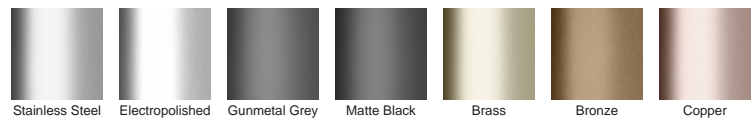

The vinyl clamp features a wedge wire architectural style grate and a stainless steel channel in which a screw down flange mechanically clamp the vinyl beneath. The VC100-25 has a 60 degree slope on the side walls, which reduce the stress on the vinyl and increase the life of the flooring surface.

Please be aware that depending on the installation environment, for a pool installation or close to a surf beach, you may need to have your stainless steel grates electropolished.

- Code** VC100-25
- Range** Vinyl Clamp
- Grate Style** TR
- Category** Made-to-Length
- Channel Material** Stainless Steel
- Steel Grade** 316

Channel Width	170mm
Channel Depth	27mm
Length(s)	As Required
Outlet Size	N/A

STORMTECH COLOUR FINISHES

Electroplate finishes subject to natural variation with time and local environment. Factors such as pools/surf beaches may require electropolishing. Contact us for suitability.