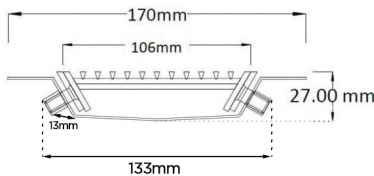

ARCHITECTURAL
GRATES + DRAINS

VC100-25

Vinyl Clamp Drainage

Stainless steel vinyl clamp drainage unit for use in a vinyl floor environment.

This innovative drainage product allows the use of a linear grate in a vinyl floor environment.

The vinyl clamp features a wedge wire architectural style grate and a stainless steel channel in which a screw down flange mechanically clamp the vinyl beneath. The VC100-25 has a 60 degree slope on the side walls, which reduce the stress on the vinyl and increase the life of the flooring surface.

Grates longer than 1500mm supplied in sections. Tile Inserts longer than 1200mm supplied in sections. Channels over 3000mm supplied in sections with joiner. +/-2mm tolerance on dimensions.

SPECIFICATIONS + DIMENSIONS

Channel Width	170mm
Channel Depth	27mm
Length(s)	As Required
Outlet Size	N/A

STORMTECH COLOUR FINISHES

Electroplate finishes subject to natural variation with time and local environment. Factors such as pools/surf beaches may require electropolishing. Contact us for suitability.