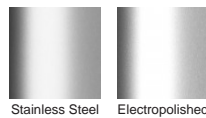

STORMTECH COLOUR FINISHES

Electroplate finishes subject to natural variation with time and local environment. Factors such as pools/surf beaches may require electropolishing. Contact us for suitability.