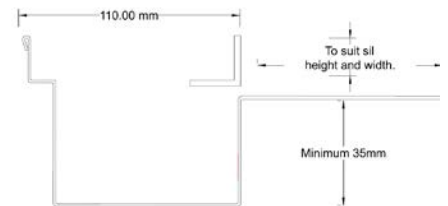

100PSTDiS Threshold Drainage

Product Description

A threshold drain for sill usage only. The 100PSTDiS features a concealed channel section system with an integrated sill suitable for all door track types. It is completed with a punched slotted grate.

Allows door sills to be drained while having internal and external floor surfaces with no step down.

Manufactured from 316 marine grade stainless steel to specific lengths.

Applications

- Balcony
- Courtyard / Patio
- Special needs
- Suspended slab
- Wet Area Drainage

Specifications

	Width	Depth	Length	Outlet size
Unit	110mm	To suit sill height and width	As required	As required