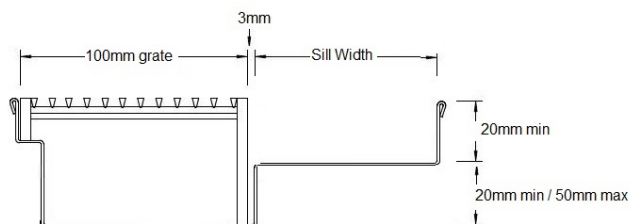

# 100TRTDiS Threshold Drainage

## Product Description

A threshold drain for sill usage only. The 100TRTDiS features a concealed channel section system with an integrated sill suitable for all door track types. It is completed with a standard grate with a 3mm wire / 5mm gap.

Allows door sills to be drained while having internal and external floor surfaces with no step down.

Manufactured from stainless steel to specific lengths.

## Specifications

	Width	Depth	Length	Outlet size
Unit	105mm	Subject to Sill Height	As required	As required