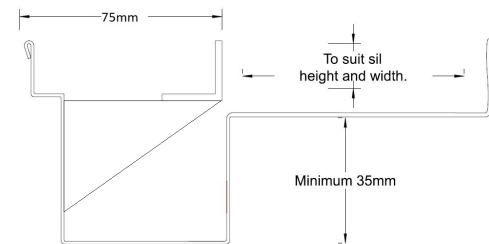

65PSTDiS Threshold Drainage

Product Description

A threshold drain for sill usage only. The 65PSTDiS features a concealed channel section system with an integrated sill suitable for all door track types. It is completed with a punched slot grate.

Allows door sills to be drained while having internal and external floor surfaces with no step down.

Manufactured from 316 marine grade stainless steel to specific lengths.

Applications

- Balcony
- Courtyard / Patio
- Special needs
- Suspended slab
- Wet Area Drainage

Specifications

	Width	Depth	Length	Outlet size
Unit	75mm	To suit sill height and width	As required	DN32 DN40 DN50