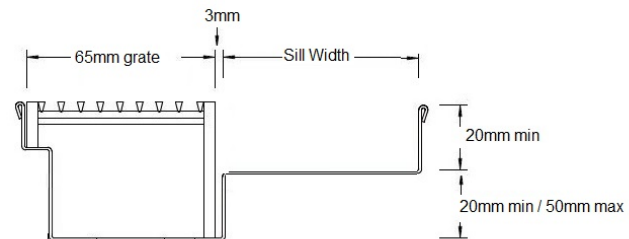

65TRTDiS Threshold Drainage

Product Description

A threshold drain for sill usage only. The 65TRTDiS features a concealed channel section system with an integrated sill suitable for all door track types. It is completed with a standard grate with a 3mm wire / 5mm gap.

Allows door sills to be drained while having internal and external floor surfaces with no step down.

Manufactured from stainless steel to specific lengths.

Applications

- Balcony
- Courtyard / Patio
- Special needs
- Suspended slab
- Wet Area Drainage

Specifications

	Width	Depth	Length	Outlet size
Unit	70mm	Subject to Sill Height	As required	As required