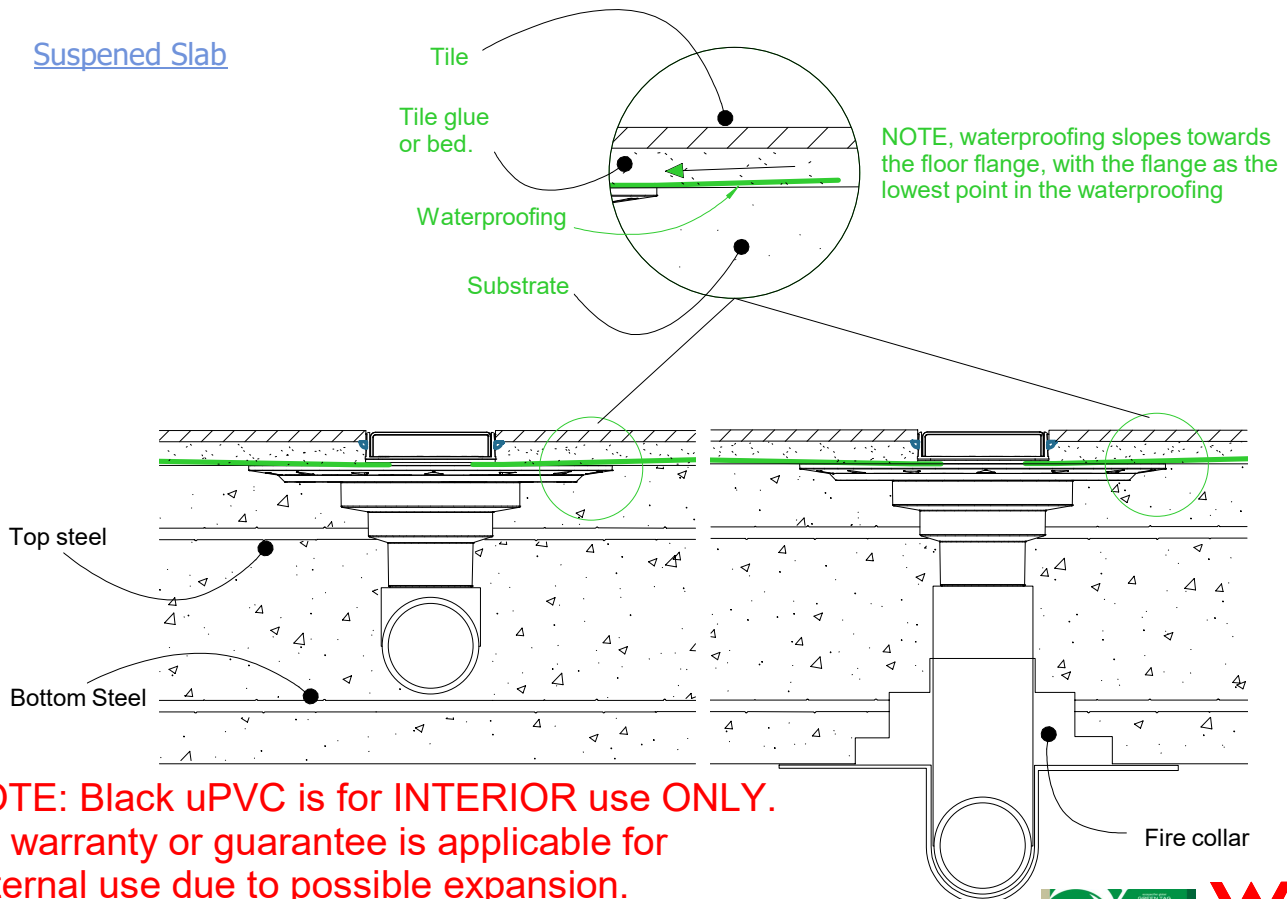

# 100G20-BLACK Concrete Floor or Deck - INTERIOR

For 100AR20, 100PS20, 100PPS20, 100PASi20  
100TR20, 100MND20.

## Slab on Ground

## Suspended Slab

**NOTE: Black uPVC is for INTERIOR use ONLY.**  
**No warranty or guarantee is applicable for external use due to possible expansion.**