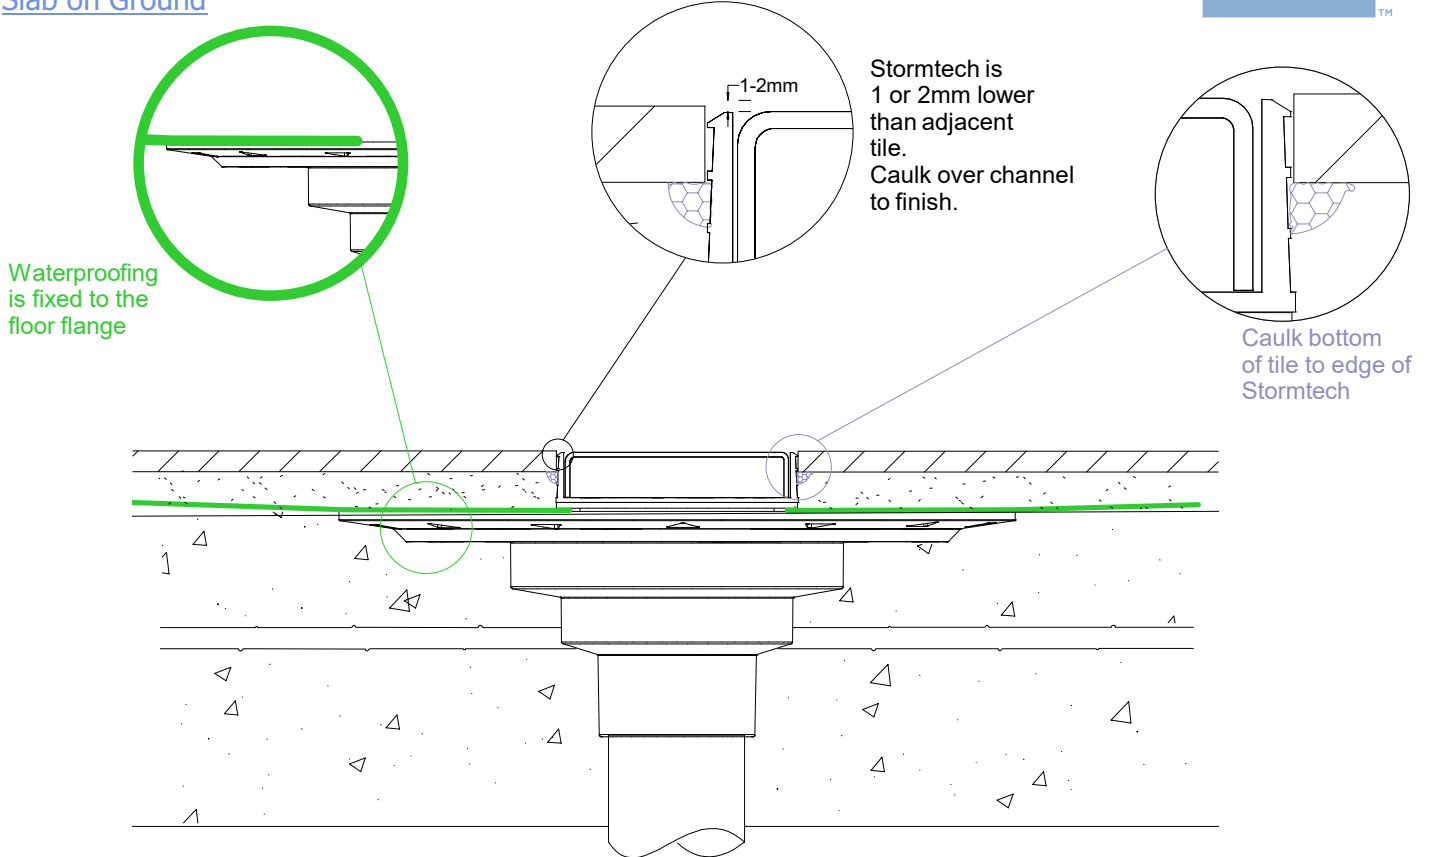

# 100G20-BLACK Concrete Floor or Deck - INTERIOR

For 100AR20, 100PS20, 100PPS20, 100PASi20  
100TR20, 100MND20.

## Slab on Ground

## Suspended Slab

**NOTE: Black uPVC is for INTERIOR use ONLY.**  
**No warranty or guarantee is applicable for external use due to possible expansion.**