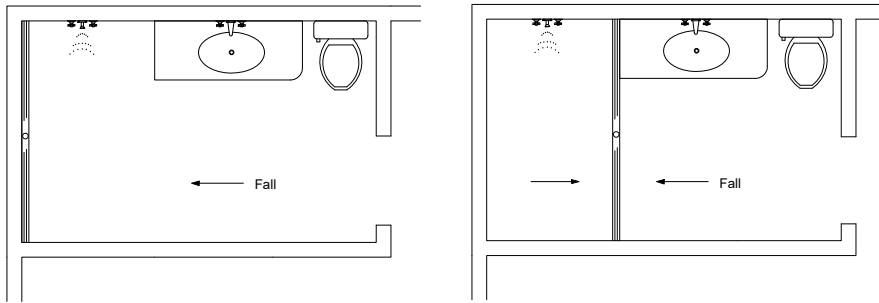

# 65G25 Bathroom

NOTE, for INTERIOR use ONLY

For 65ARGBL25, 65MNDGBL25, 65PHGBL25, 65PSGBL25, 65TRGBL25, and 65TRTiGBL25, 65PPSGBL25 & 65PPAGBL25.

NOTE, refer to AS3500 for specific outlet pipe sizes related to your specific installation.

NOTE, this method requires the channel system to be ABOVE and SEPARATE from the WATERPROOFING.