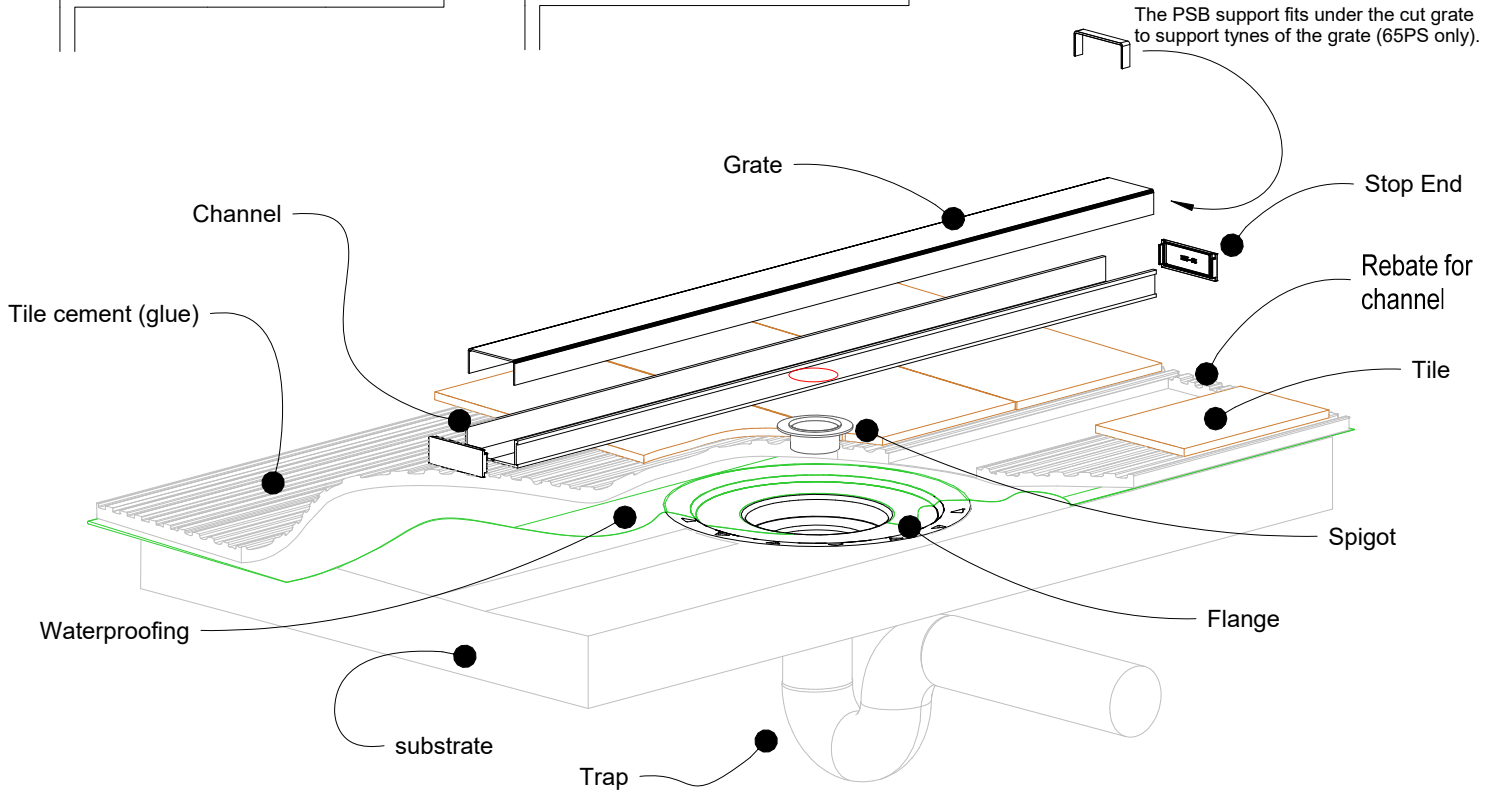

# 65G25 Bathroom

NOTE, for INTERIOR use ONLY

For 65ARGBL25, 65MNDGBL25, 65PHGBL25, 65PSGBL25, 65TRGBL25, and 65TRTiGBL25, 65PPSGBL25 & 65PPAGBL25.

NOTE, refer to AS3500 for specific outlet pipe sizes related to your specific installation.

NOTE, this method requires the channel system to be ABOVE and SEPARATE from the WATERPROOFING.