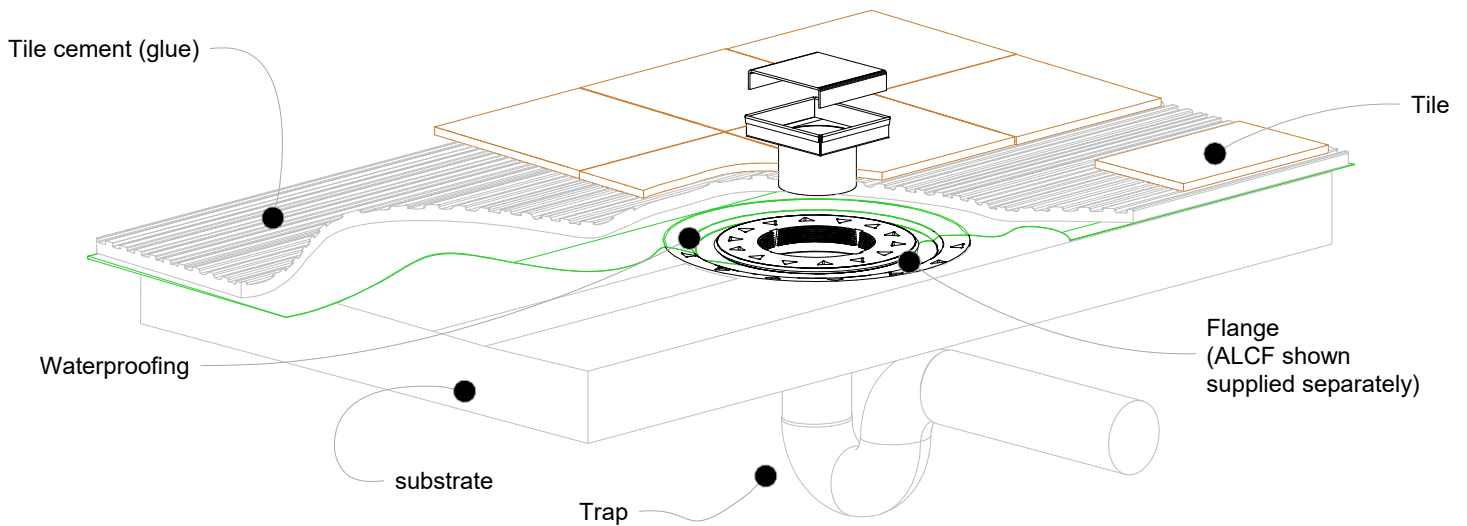

# SQ100 Bathroom

For SQ100AR, SQ100MND, SQ100PPS, SQ100PAS, SQ100PS, SQ100TR & SQ100AA

NOTE, refer to AS3500 for specific outlet pipe sizes related to your specific installation.

NOTE, this method requires the channel system to be above and separate from the waterproofing